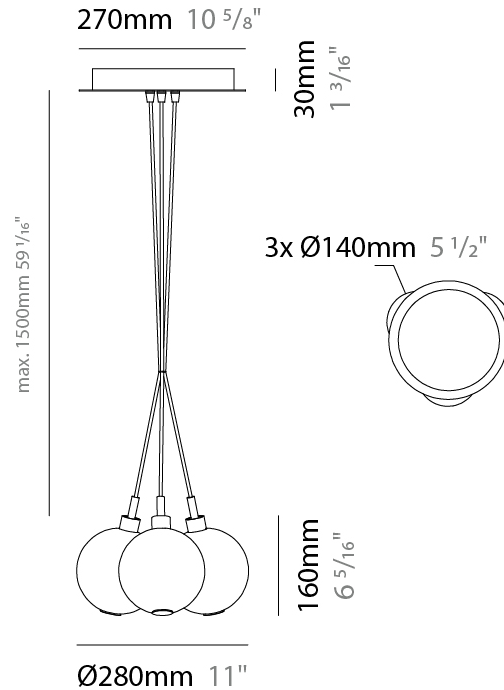

OSCURA - 3 LIGHT CLUSTER SUSPENSION

D141137-

base number   Finish
Options

1. To build a product code in our configurator select the specify button on the base model # product page
2. To build a manual product code on this datasheet choose from the options listed below in blue font and add the suffix to the base model #

GENERAL

Series: Oscura _____
Subseries: Oscura - 3 Light Cluster _____
Brand: Cangini & Tucci _____
Division: Design _____
Mounting Type: Suspension _____
Mounting Location: Ceiling _____
Subcategory: Pendant _____

PHYSICAL

Shape: Round _____
Diameter (mm): 270 _____
Diameter (in): 10 ⁵/₈ _____
Height (mm): 160 _____
Height (in): 6 ⁵/₁₆ _____
Max. Overall Height (mm): 1660 _____
Max. Overall Height (in): 65 ³/₈ _____
Light Distribution: Omnidirectional _____
Weight (kg): 2.25 _____
Weight (lbs): 4.96 _____
Fixture Finish: AMB / BLK / BRZ / GLD / GRN / PNK / RGD / RUB / SKB / SMK / STE / TOB / TRA _____
Holder Finish: PSS _____
Fixture Material: Glass / Metal _____
Cable Details: 1500mm cable _____

ELECTRICAL

Number of Lamps: 3 _____
Lamp Type: LED Retrofit _____
Bulb Included: Bulb Not Included _____
Total Output Wattage (W): 12 _____
Max. Wattage Per Lamp (W): 4 _____
Lamp Base: G9 _____
Input Voltage (V): 120 _____

LED

OPTICAL

RATINGS AND CERTIFICATIONS

Certified By: Certified for North American Standards _____
IP rating: IP20 _____