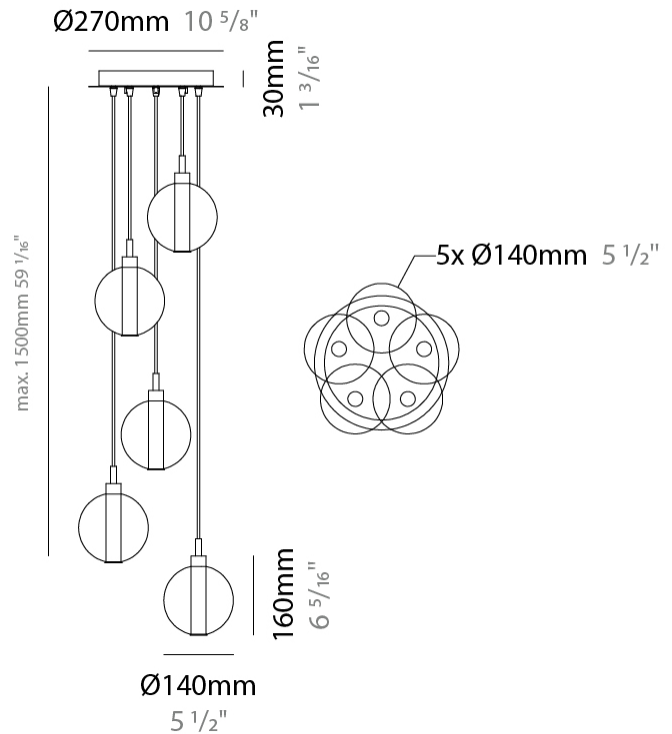

PROJECT	
TYPE	
SPECIFIER	
QUANTITY	
DATE	

OSCURA - 5 LIGHT MULTIPLE SUSPENSION

D141142-

base number   Finish
Options

1. To build a product code in our configurator select the specify button on the base model # product page
2. To build a manual product code on this datasheet choose from the options listed below in blue font and add the suffix to the base model #

GENERAL

Series: Oscura
Subseries: Oscura - 5 Light Multiple
Brand: Cangini & Tucci
Division: Design
Mounting Type: Suspension
Mounting Location: Ceiling
Subcategory: Pendant

PHYSICAL

Shape: Round
Diameter (mm): 270
Diameter (in): 10 ⁵/₈
Height (mm): 160
Height (in): 5 ⁷/₈
Max. Overall Height (mm): 1660
Max. Overall Height (in): 64 ¹⁵/₁₆
Light Distribution: Omnidirectional
Weight (kg): 2.7
Weight (lbs): 5.95
Fixture Finish: AMB / BLK / BRZ / GLD / GRN / PNK / RGD / RUB / SKB / SMK / STE / TOB / TRA
Holder Finish: PSS
Fixture Material: Glass / Metal
Cable Details: 1500mm cable

ELECTRICAL

Number of Lamps: 5
Lamp Type: LED Retrofit
Bulb Included: Bulb Not Included
Total Output Wattage (W): 20
Max. Wattage Per Lamp (W): 4
Lamp Base: G9
Input Voltage (V): 120

LED

OPTICAL

RATINGS AND CERTIFICATIONS

Certified By: Certified for North American Standards
IP rating: IP20